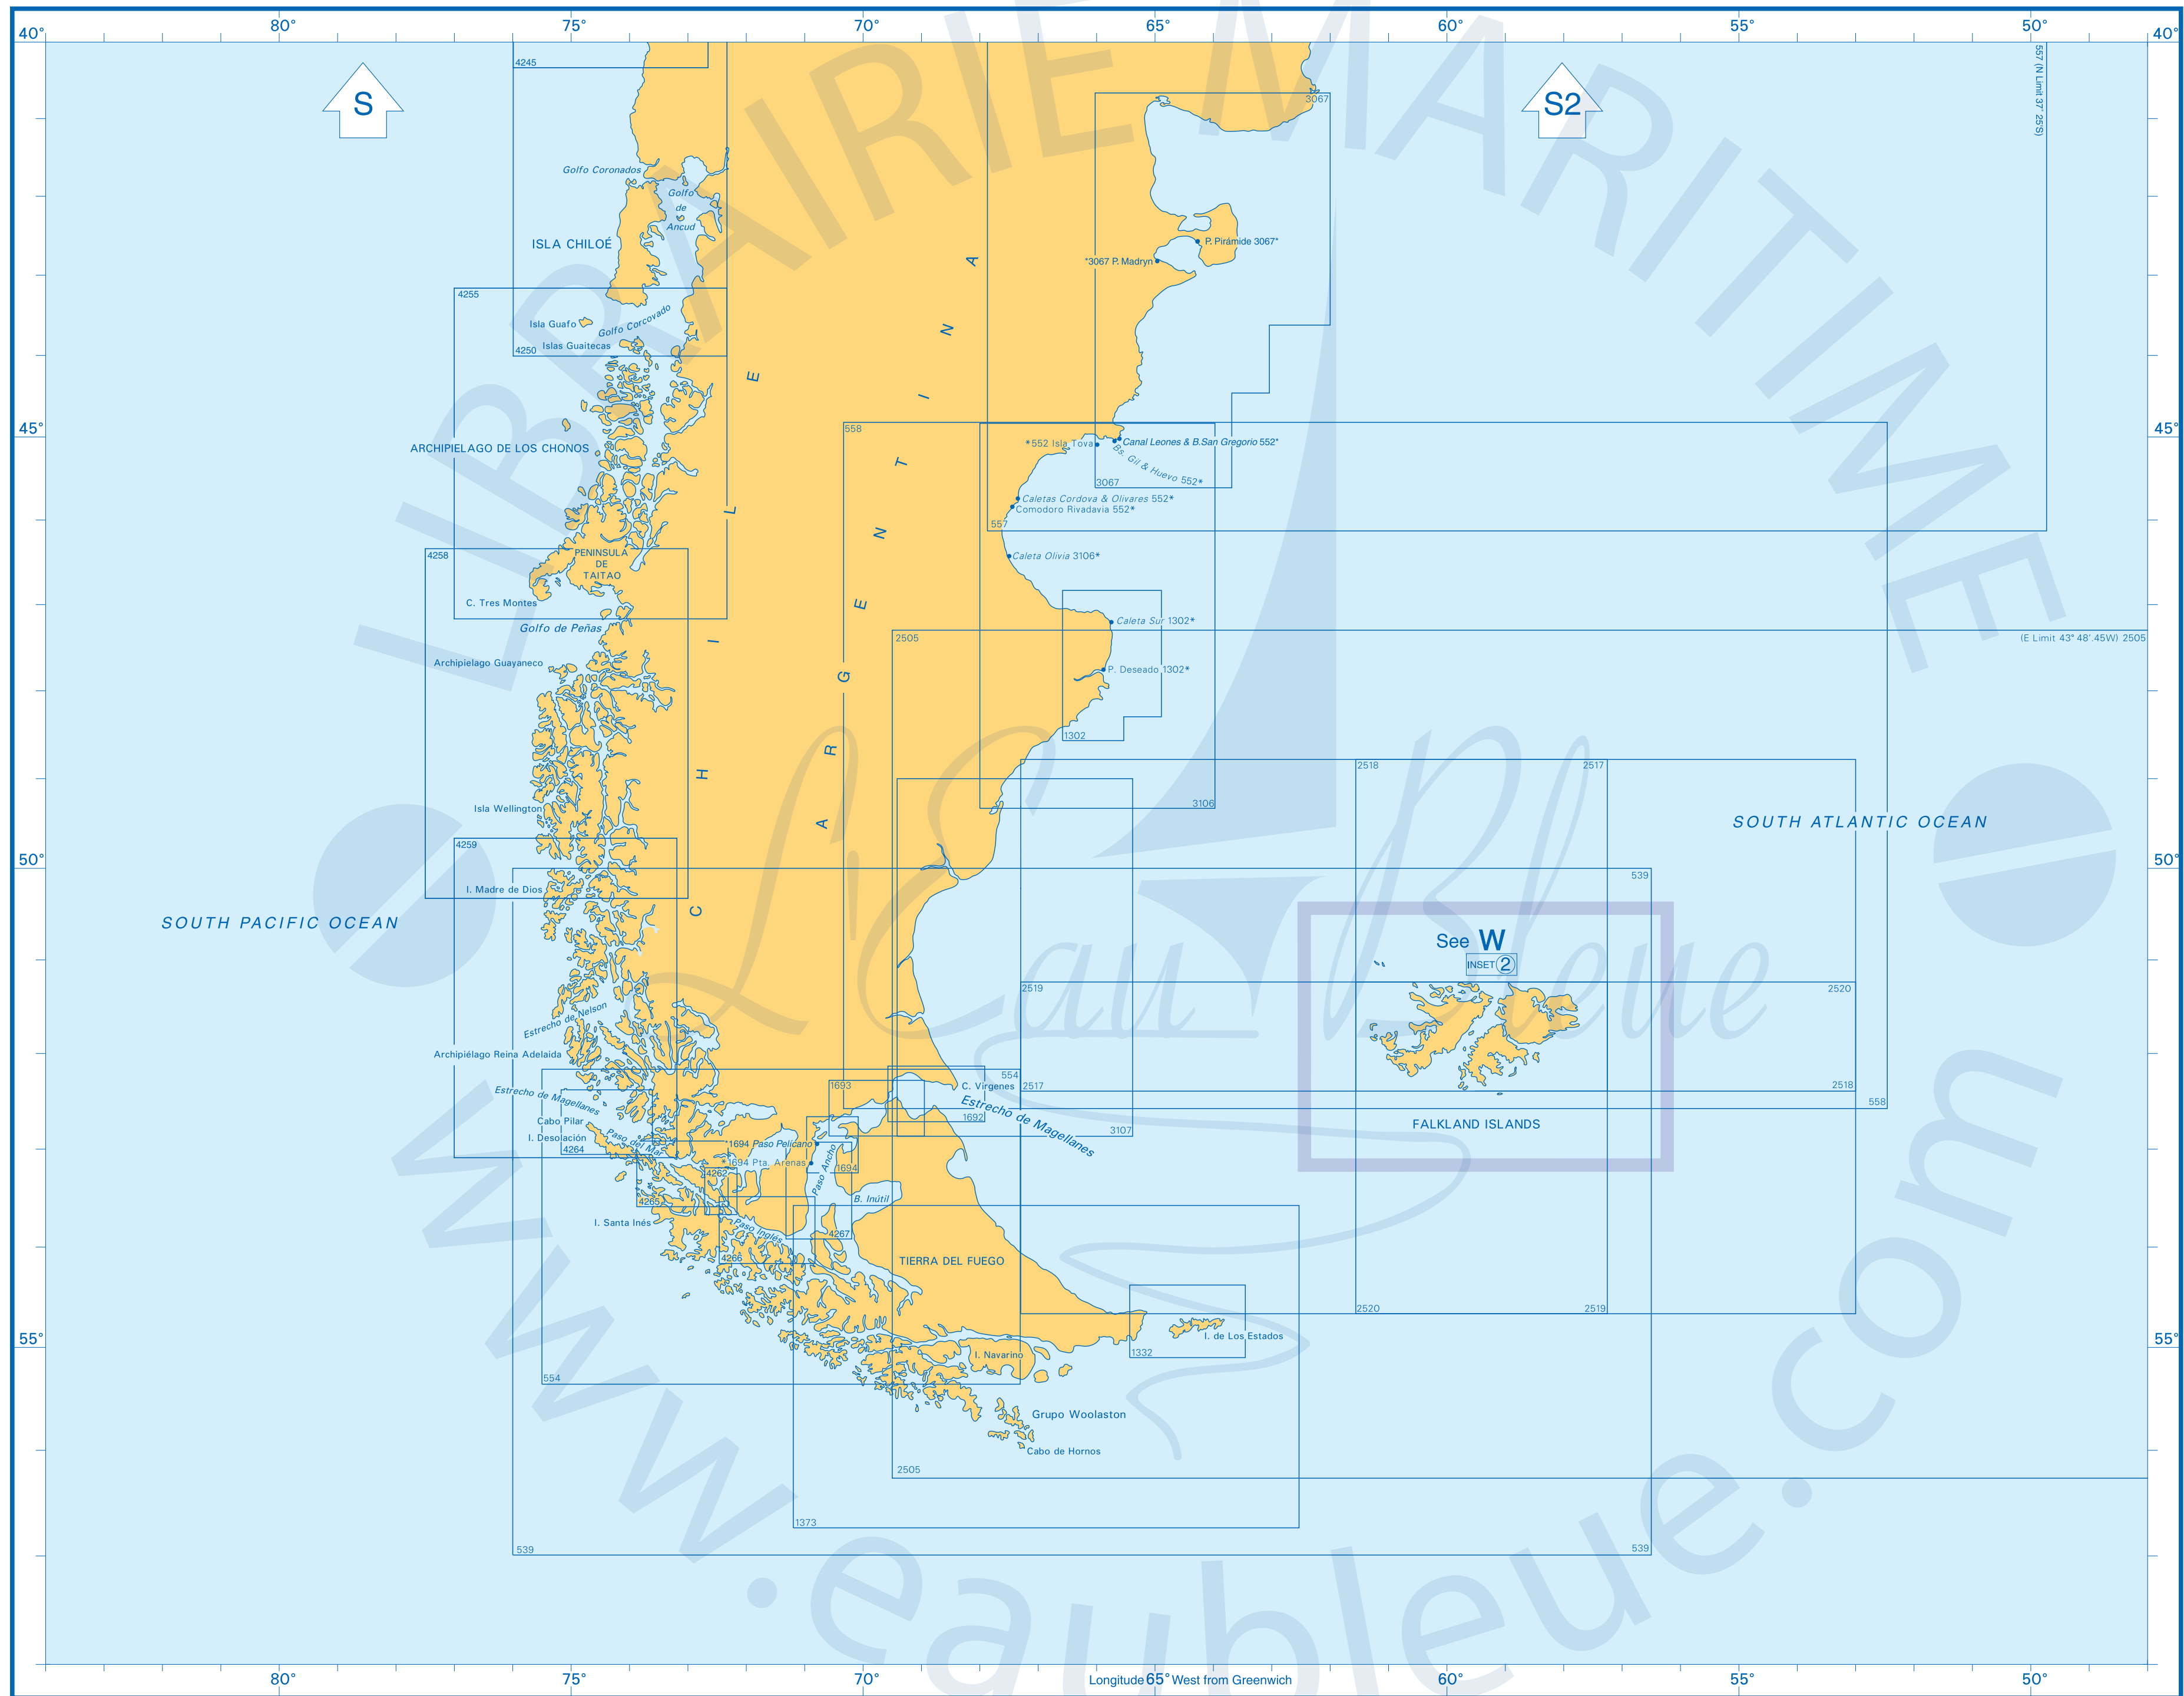

Gulf of Panama to Bahia San Pedro
Chile
Archipiélago de Colón

Notes
 *1234 indicates that a plan is shown on chart 1234.
 A number against a place name shows that a separate plan is published bearing that number.
 See indexes A and A1 for smaller scale charts.

**Southern
Coasts of
South America**

Notes
 *1234 indicates that a plan is shown on chart 1234.
 A number against a place name shows that a separate plan is published bearing that number.
 See indexes A, A1 and W for smaller scale charts.